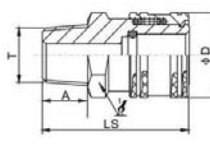

QC-ST SERIES NON-VALVED STRAIGHT THROUGH (STEEL & BRASS)

Socket without valve Plug without valve

BRASS Socket - Female Thread

BRASS Socket - Male Thread

BRASS Plug - Female Thread

BRASS Plug - Male Thread

STEEL Plug - Female Thread

STEEL Plug - Male Thread

BRASS

ITEM#	PART NO.	LS	ϕD	$\frac{1}{4}$	A	T
1210	QCST-14-F/F-NPT-1/4"-B	37	24	19	12	1/4" NPT
1181	QCST-38-F/F-NPT-3/8"-B	47	29	24	13	3/8" NPT
1182	QCST-12-F/F-NPT-1/2"-B	51	33	29	15	1/2" NPT
1183	QCST-34-F/F-NPT-3/4"-B	53	40	38	19	3/4" NPT
1184	QCST-1-F/F-NPT-1"-B	66	50	44	22	1" NPT

ITEM#	PART NO.	LS	ϕD	$\frac{1}{4}$	A	T
1190	QCST-14-F/M-NPT-1/4"-B	39	24	19	12	1/4" NPT
1191	QCST-38-F/M-NPT-3/8"-B	43	29	24	13	3/8" NPT
1192	QCST-12-F/M-NPT-1/2"-B	53	33	29	15	1/2" NPT
1193	QCST-34-F/M-NPT-3/4"-B	56	40	38	19	3/4" NPT
1194	QCST-1-F/M-NPT-1"-B	61	50	44	24	1" NPT