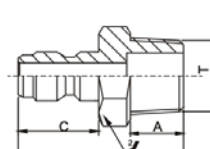

QC-ST SERIES NON-VALVED STRAIGHT THROUGH (STEEL & BRASS)

Socket without valve Plug without valve

BRASS Socket - Female Thread

BRASS Socket - Male Thread

BRASS Plug - Female Thread

BRASS Plug - Male Thread

STEEL Plug - Female Thread

STEEL Plug - Male Thread

BRASS

ITEM#	PART NO.	LS	ϕD	$\frac{1}{4}$	A	T
1210	QCST-14-F/F-NPT-1/4"-B	37	24	19	12	1/4" NPT
1181	QCST-38-F/F-NPT-3/8"-B	47	29	24	13	3/8" NPT
1182	QCST-12-F/F-NPT-1/2"-B	51	33	29	15	1/2" NPT
1183	QCST-34-F/F-NPT-3/4"-B	53	40	38	19	3/4" NPT
1184	QCST-1-F/F-NPT-1"-B	66	50	44	22	1" NPT

DIMENSIONS IN MM