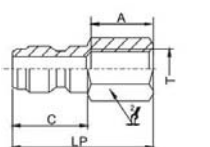

QC-ST SERIES NON-VALVED STRAIGHT THROUGH (STEEL & BRASS)

Socket without valve Plug without valve

BRASS Socket - Female Thread

BRASS Socket - Male Thread

BRASS Plug - Female Thread

BRASS Plug - Male Thread

STEEL Plug - Female Thread

STEEL Plug - Male Thread

BRASS

ITEM#	PART NO.	LS	ϕD	$\frac{1}{4}$	A	T
1210	QCST-14-F/F-NPT-1/4"-B	37	24	19	12	1/4" NPT
1181	QCST-38-F/F-NPT-3/8"-B	47	29	24	13	3/8" NPT
1182	QCST-12-F/F-NPT-1/2"-B	51	33	29	15	1/2" NPT
1183	QCST-34-F/F-NPT-3/4"-B	53	40	38	19	3/4" NPT
1184	QCST-1-F/F-NPT-1"-B	66	50	44	22	1" NPT