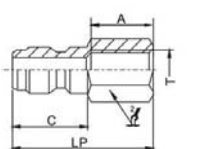

QC-ST SERIES NON-VALVED STRAIGHT THROUGH (STEEL & BRASS)

Socket without valve Plug without valve

BRASS Socket - Female Thread

BRASS Socket - Male Thread

BRASS Plug - Female Thread

BRASS Plug - Male Thread

STEEL Plug - Female Thread

STEEL Plug - Male Thread

BRASS

ITEM#	PART NO.	LS	ϕD	$\frac{1}{4}$	A	T
1210	QCST-14-F/F-NPT-1/4"-B	37	24	19	12	1/4" NPT
1181	QCST-38-F/F-NPT-3/8"-B	47	29	24	13	3/8" NPT
1182	QCST-12-F/F-NPT-1/2"-B	51	33	29	15	1/2" NPT
1183	QCST-34-F/F-NPT-3/4"-B	53	40	38	19	3/4" NPT
1184	QCST-1-F/F-NPT-1"-B	66	50	44	22	1" NPT