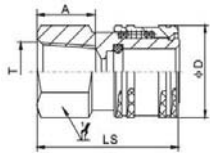

QC-ST SERIES NON-VALVED STRAIGHT THROUGH (STEEL & BRASS)

Socket without valve Plug without valve

BRASS Socket - Female Thread

BRASS Socket - Male Thread

BRASS Plug - Female Thread

BRASS Plug - Male Thread

STEEL Plug - Female Thread

STEEL Plug - Male Thread

BRASS

ITEM#	PART NO.	LS	ϕD	$\frac{1}{4}$	A	T
1210	QCST-14-F/F-NPT-1/4"-B	37	24	19	12	1/4" NPT
1181	QCST-38-F/F-NPT-3/8"-B	47	29	24	13	3/8" NPT
1182	QCST-12-F/F-NPT-1/2"-B	51	33	29	15	1/2" NPT
1183	QCST-34-F/F-NPT-3/4"-B	53	40	38	19	3/4" NPT
1184	QCST-1-F/F-NPT-1"-B	66	50	44	22	1" NPT

ITEM#	PART NO.	LS	ϕD	$\frac{1}{4}$	A	T
1190	QCST-14-F/M-NPT-1/4"-B	39	24	19	12	1/4" NPT
1191	QCST-38-F/M-NPT-3/8"-B	43	29	24	13	3/8" NPT
1192	QCST-12-F/M-NPT-1/2"-B	53	33	29	15	1/2" NPT
1193	QCST-34-F/M-NPT-3/4"-B	56	40	38	19	3/4" NPT
1194	QCST-1-F/M-NPT-1"-B	61	50	44	24	1" NPT

ITEM#	PART NO.	LP	ϕD	$\frac{3}{4}$	A	T
1195	QCST-14-M/F-NPT-1/4"-B	37	19	17	12	1/4" NPT
1196	QCST-38-M/F-NPT-3/8"-B	41	22	22	13	3/8" NPT
1197	QCST-12-M/F-NPT-1/2"-B	26	26	27	15	1/2" NPT
1198	QCST-34-M/F-NPT-3/4"-B	28	28	30	20	3/4" NPT
1199	QCST-1-M/F-NPT-1"-B	30	30	38	22	1" NPT