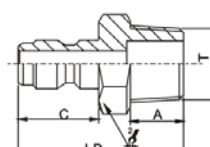

QC-ST SERIES NON-VALVED STRAIGHT THROUGH (STEEL & BRASS)

Socket without valve Plug without valve

BRASS Socket - Female Thread

BRASS Socket - Male Thread

BRASS Plug - Female Thread

BRASS Plug - Male Thread

STEEL Plug - Female Thread

STEEL Plug - Male Thread

BRASS

ITEM#	PART NO.	LS	ϕD	$\frac{1}{4}$	A	T
1210	QCST-14-F/F-NPT-1/4"-B	37	24	19	12	1/4" NPT
1181	QCST-38-F/F-NPT-3/8"-B	47	29	24	13	3/8" NPT
1182	QCST-12-F/F-NPT-1/2"-B	51	33	29	15	1/2" NPT
1183	QCST-34-F/F-NPT-3/4"-B	53	40	38	19	3/4" NPT
1184	QCST-1-F/F-NPT-1"-B	66	50	44	22	1" NPT